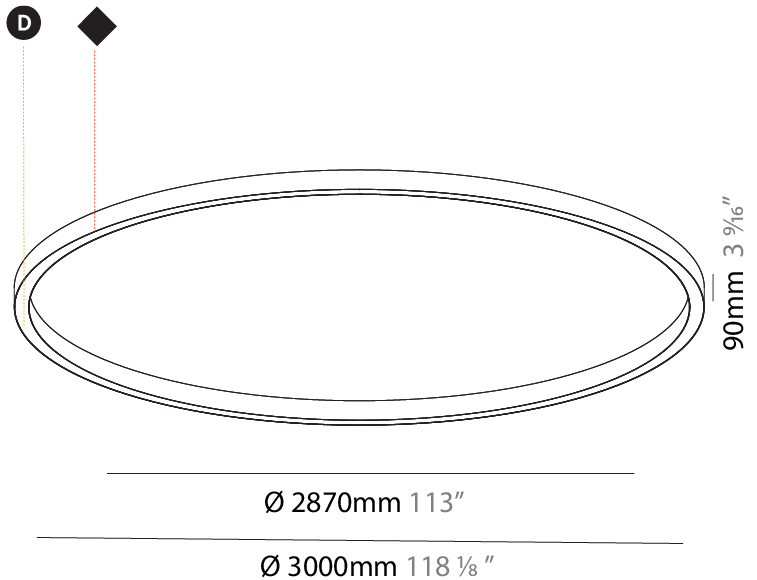

1. To build a product code in our configurator select the specify button on the base model # product page
2. To build a manual product code on this datasheet choose from the options listed below in blue font and add the suffix to the base model #

GENERAL

Series: Glorious
Subseries: Glorious Slim
Brand: Prolicht
Division: Architectural
Mounting Type: Surface
Mounting Location: Ceiling
Subcategory: Ambient

PHYSICAL

Shape: Round
Diameter (mm): 3000
Diameter (in): 118 7/8
Height (mm): 90
Height (in): 3 9/16
Light Distribution: Direct
Weight (kg): 26.284
Weight (lbs): 57.83
Diffuser: PMMA - Opal or Micro-Prism
Fixture Finish: SSR / BKV / CWI / CRY / HAB / LAG / UFT / ITA / RUA / RUR / MIC / FTG / MYG / TWT / LOD / PUS / FRO / FUP / KIA / POP / BLS / SPG / MEY / GOH / GUM / CHC / COM / ABZ / JAG / OBR / MOS / ROR
Fixture Material: Aluminum

ELECTRICAL

Lamp Type: LED (Zhaga Standard)
Input Wattage (W): 224
Total Output Wattage (W): 192
Dimming: Tri-Mode (Non-Dimming and Phase Dimming (120Vac only) and 0-10V Dimming)
Driver Included: Yes
Driver Location: Integrated
Driver Type: Constant Current - Universal
Driver Class: Class 2
Input Voltage (V): 120 - 277
Constant Current (MA): 350

LED

Color Temperature (°K): 3000 / 3500 / 4000
Max. Delivered Lumen (lm): 27160 / 27724 / 28290
CRI: >80 CRI
Efficiency (%): 88.4
Lamp Life (hrs): 50000

OPTICAL

RATINGS AND CERTIFICATIONS

Certified By: Certified for North American Standards
IP rating: IP20