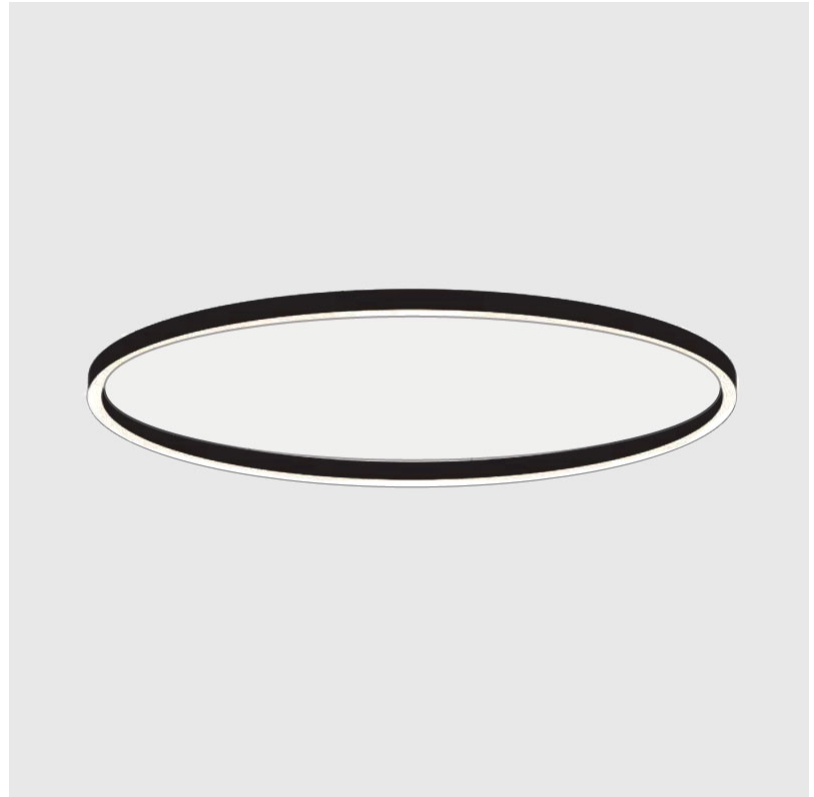

1. To build a product code in our configurator select the specify button on the base model # product page
2. To build a manual product code on this datasheet choose from the options listed below in blue font and add the suffix to the base model #

GENERAL

Series: Glorious
Subseries: Glorious Slim
Brand: Prolicht
Division: Architectural
Mounting Type: Surface
Mounting Location: Ceiling
Subcategory: Ambient

PHYSICAL

Shape: Round
Diameter (mm): 3000
Diameter (in): 118 7/8
Height (mm): 90
Height (in): 3 9/16
Light Distribution: Direct
Weight (kg): 26.284
Weight (lbs): 57.83
Diffuser: PMMA - Opal or Micro-Prism
Fixture Finish: SSR / BKV / CWI / CRY / HAB / LAG / UFT / ITA / RUA / RUR / MIC / FTG / MYG / TWT / LOD / PUS / FRO / FUP / KIA / POP / BLS / SPG / MEY / GOH / GUM / CHC / COM / ABZ / JAG / OBR / MOS / ROR
Fixture Material: Aluminum

ELECTRICAL

Lamp Type: LED (Zhaga Standard)
Input Wattage (W): 224
Total Output Wattage (W): 192
Dimming: Tri-Mode (Non-Dimming and Phase Dimming (120Vac only) and 0-10V Dimming)
Driver Included: Yes
Driver Location: Integrated
Driver Type: Constant Current - Universal
Driver Class: Class 2
Input Voltage (V): 120 - 277
Constant Current (MA): 350

LED

Color Temperature (°K): 3000 / 3500 / 4000
Max. Delivered Lumen (lm): 27160 / 27724 / 28290
CRI: >80 CRI
Efficiency (%): 88.4
Lamp Life (hrs): 50000

OPTICAL

RATINGS AND CERTIFICATIONS

Certified By: Certified for North American Standards
IP rating: IP20