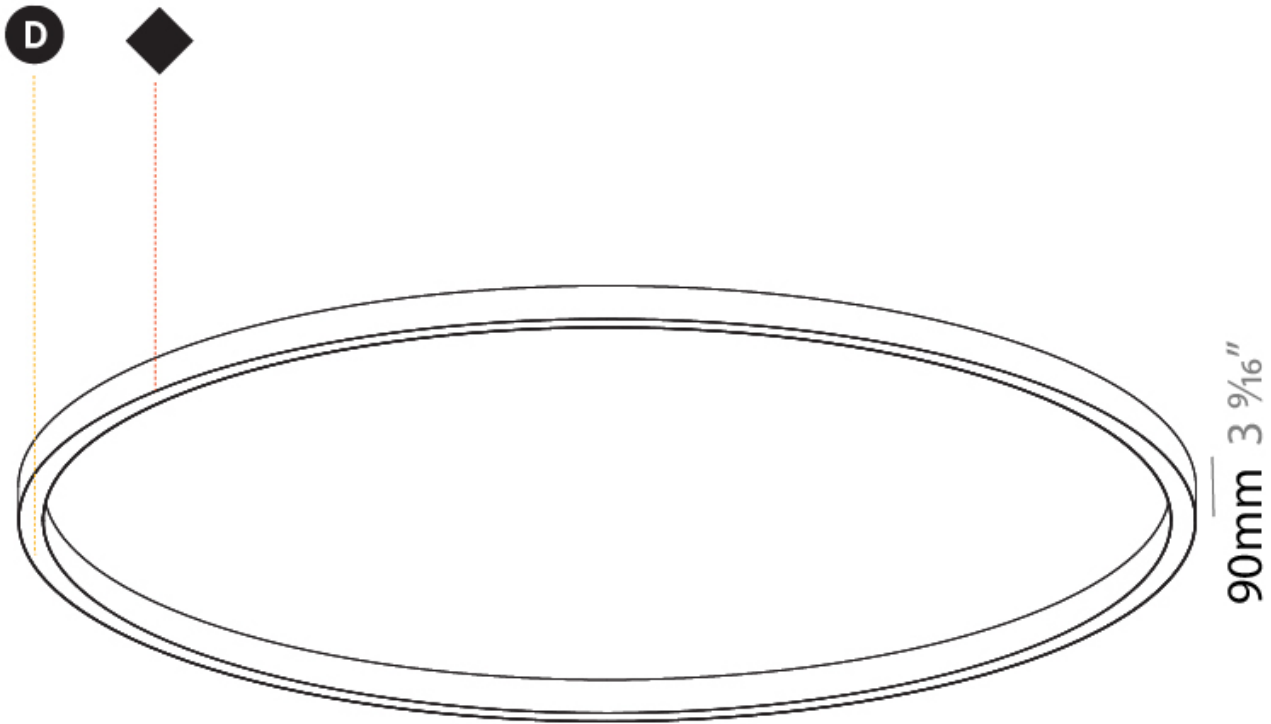

A3D022-

PROJECT
TYPE
SPECIFIER
QUANTITY
DATE

Ø 5070mm 199 5/8"

Ø 5200mm 204 3/4 "

A

GLORIOUS COLOR FINISH CHART

PROJECT _____
 TYPE _____
 SPECIFIER _____
 QUANTITY _____
 DATE _____

Fixture Finish